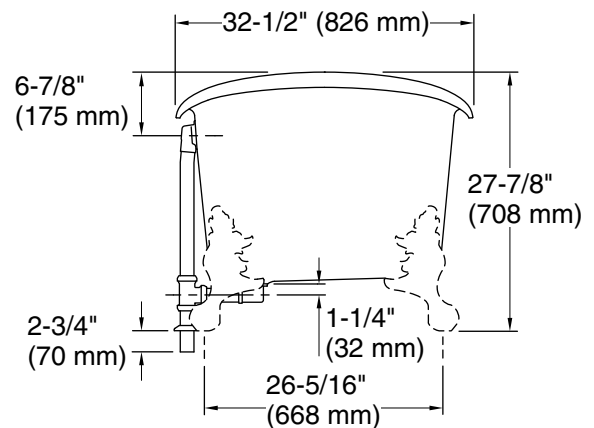

#### Technical Information

All product dimensions are nominal.

Installation:	Freestanding
Drain location:	Center rear
Basin area, bottom:	48-15/16" x 24-3/4" (1243 mm x 629 mm)
Basin area, top:	58-11/16" x 27-13/16" (1491 mm x 706 mm)
Weight:	389.5 lbs (176.7 kg)
Minimum floor load:	90 lbs/ft <sup>2</sup> (439.4 kg/m <sup>2</sup> )
Water depth:	14-3/8" (366 mm)
Water capacity:	90 gal (340.7 L)
Template:	Footprint, 1344921-7, required, not included