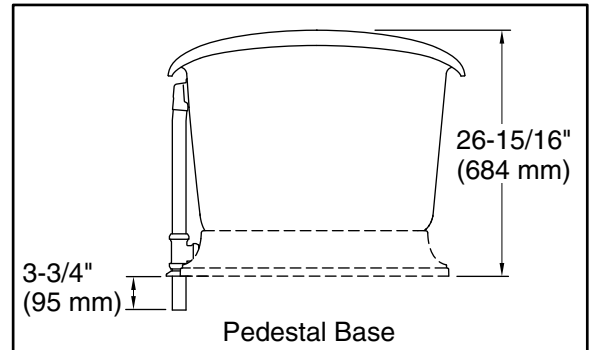

#### Technical Information

All product dimensions are nominal.

Installation:	Freestanding
Drain location:	Center rear
Basin area, bottom:	48-15/16" x 24-3/4" (1243 mm x 629 mm)
Basin area, top:	58-11/16" x 27-13/16" (1491 mm x 706 mm)
Weight:	389.5 lbs (176.7 kg)
Minimum floor load:	90 lbs/ft <sup>2</sup> (439.4 kg/m <sup>2</sup> )
Water depth:	14-3/8" (366 mm)
Water capacity:	90 gal (340.7 L)
Template:	Footprint, 1344921-7, required, not included