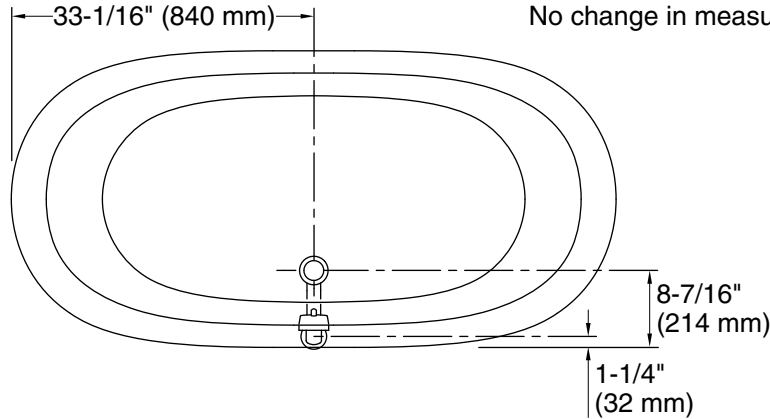

#### Technical Information

All product dimensions are nominal.

Installation:	Freestanding
Drain location:	Center rear
Basin area, bottom:	48-15/16" x 24-3/4" (1243 mm x 629 mm)
Basin area, top:	58-11/16" x 27-13/16" (1491 mm x 706 mm)
Weight:	389.5 lbs (176.7 kg)
Minimum floor load:	90 lbs/ft <sup>2</sup> (439.4 kg/m <sup>2</sup> )
Water depth:	14-3/8" (366 mm)
Water capacity:	90 gal (340.7 L)
Template:	Footprint, 1344921-7, required, not included