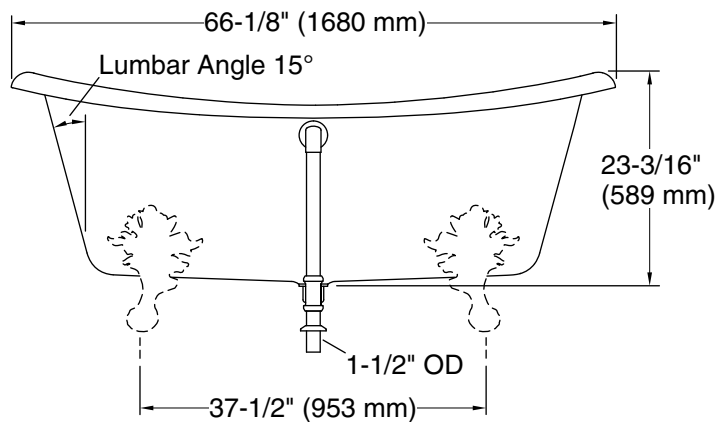

#### Technical Information

All product dimensions are nominal.

Installation:	Freestanding
Drain location:	Center rear
Basin area, bottom:	48-15/16" x 24-3/4" (1243 mm x 629 mm)
Basin area, top:	58-11/16" x 27-13/16" (1491 mm x 706 mm)
Weight:	389.5 lbs (176.7 kg)
Minimum floor load:	90 lbs/ft <sup>2</sup> (439.4 kg/m <sup>2</sup> )
Water depth:	14-3/8" (366 mm)
Water capacity:	90 gal (340.7 L)
Template:	Footprint, 1344921-7, required, not included